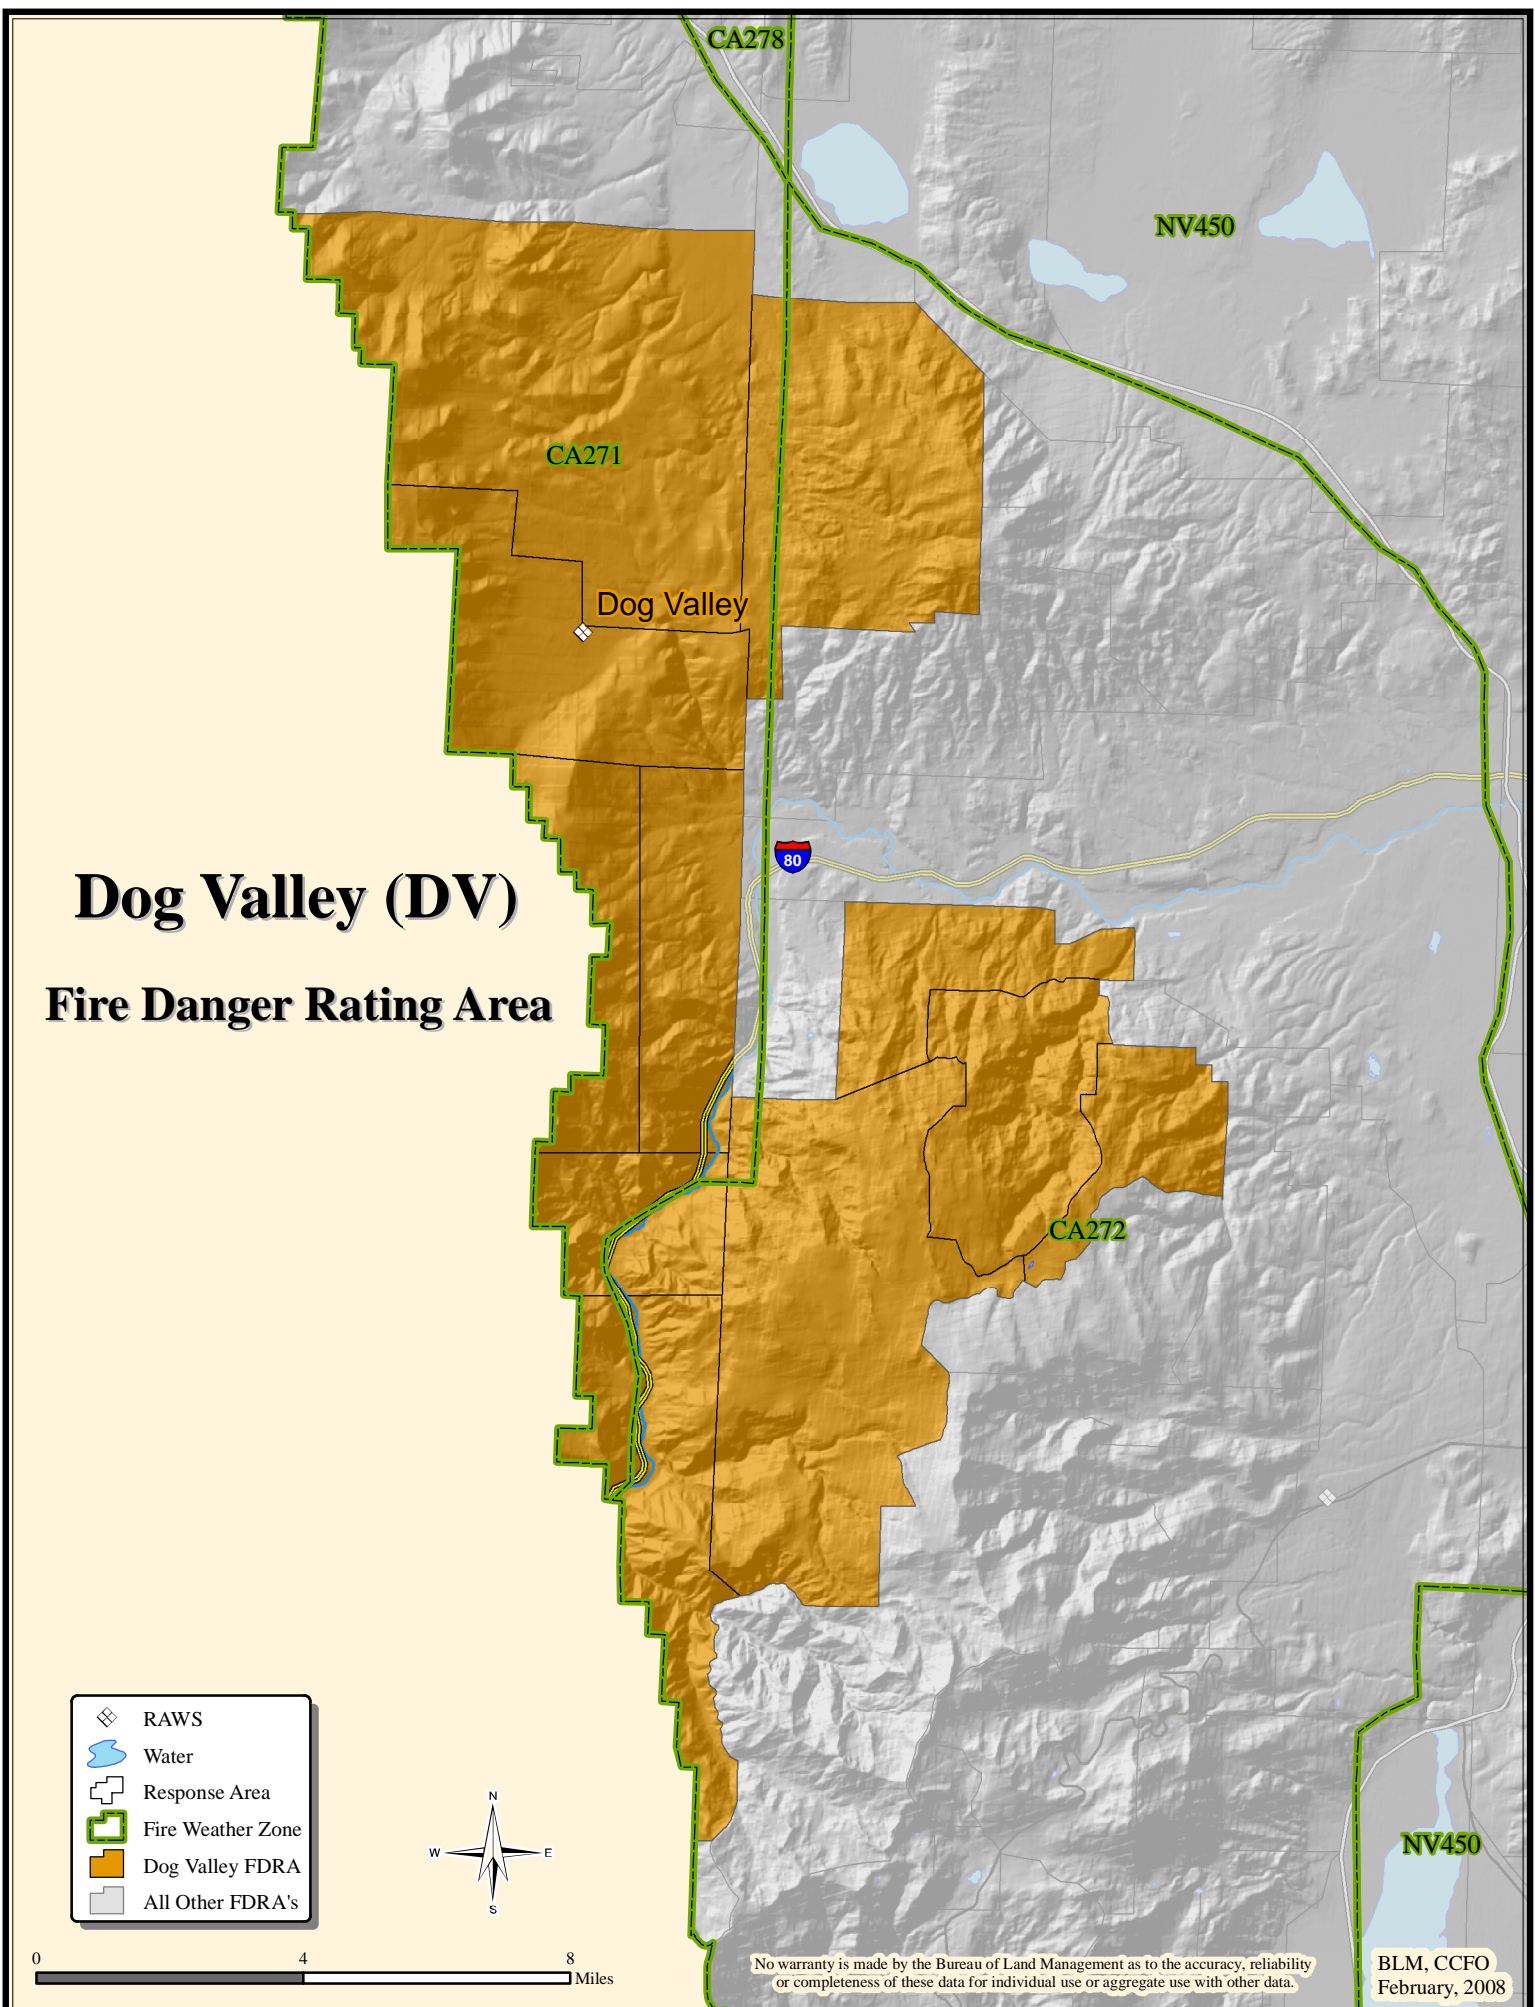

Dog Valley (DV) Fire Danger Rating Area

- ◇ RAWS
- Water
- Response Area
- Fire Weather Zone
- Dog Valley FDRA
- All Other FDRA's

0 4 8 Miles

No warranty is made by the Bureau of Land Management as to the accuracy, reliability or completeness of these data for individual use or aggregate use with other data.